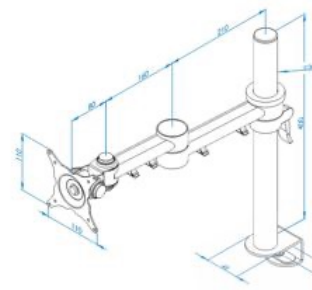

Stream dual beam with laptop stand – baby c clamp

Product Specification

| | |
|-----------------------|-----------------------------------------------------|
| Product code | STREAMCOMB15 - Silver |
| Weight capacity | 20kg per arm |
| Max screen size | 30" |
| Max forward extension | 440mm |
| VESA | 75mm & 100mm VESA compliant |
| Movement | Height adjustment, tilt, swivel, rotation and reach |
| Height adjustment | Max height adjustment 300mm |
| Tilt | 85 degrees up / 85 degrees down (170 degrees total) |

Additional Information

2 dual beam height adjustable arms with baby c clamp

Laptop holder attachment with VESA fitting

Cable management

Colour options available:

Silver – STREAMCOMB15 - RAL code 9006

White – STREAMCOMB15W - RAL code 9010

Black – STREAMCOMB15B - RAL code 9005

Ergo
01235 773373
www.ergo ltd.co.uk
sales@ergo ltd.co.uk

Stream dual beam with laptop stand – baby c clamp

Product Dimensions

| | |
|-------------------|-----------------------------------------------------|
| Product code | STREAMCOMB15 |
| Clamp | Max desk depth 30mm |
| Post | 400mm |
| Arms | Max 440mm extension |
| VESA | 75mm & 100mm VESA compliant |
| Height adjustment | Max height adjustment 300mm |
| Tilt | 85 degrees up / 85 degrees down (170 degrees total) |
| Laptop holder | W: 300mm-360mm, D: 283mm |