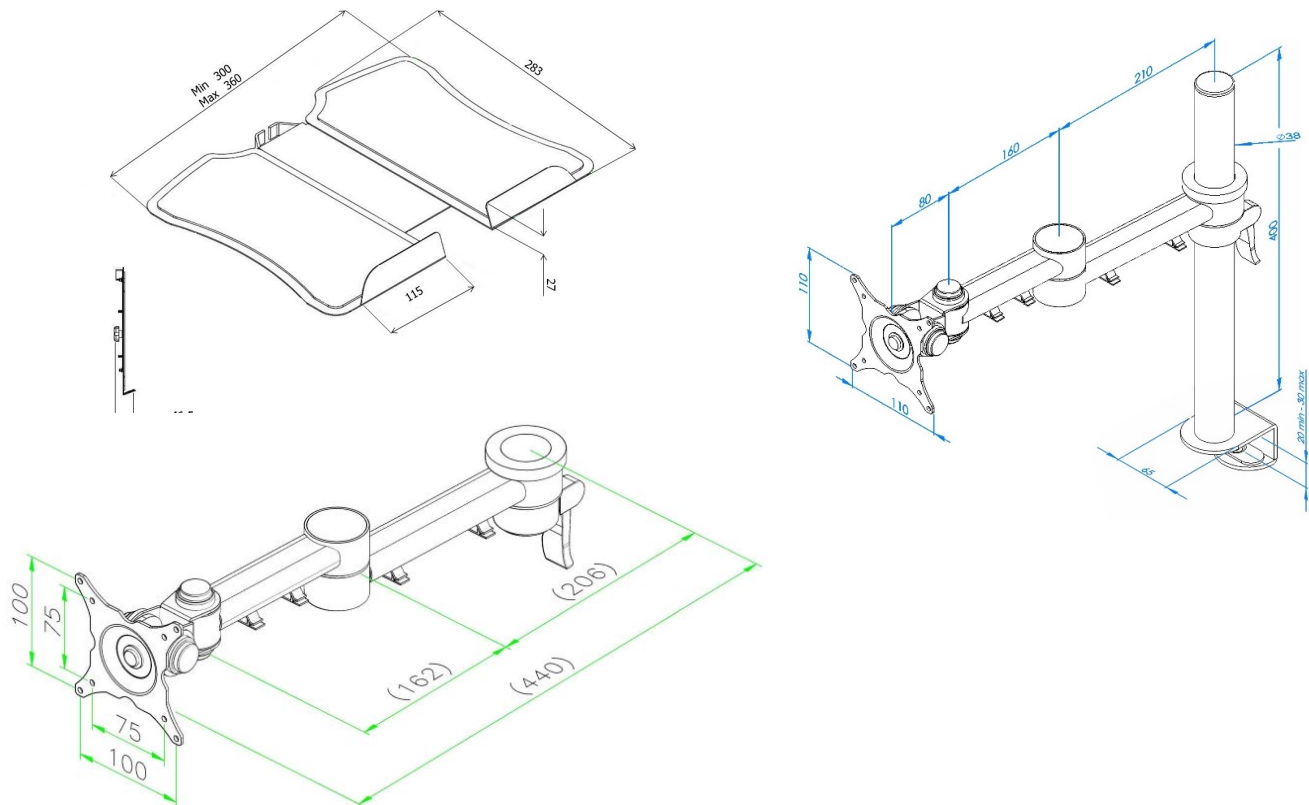

Stream dual beam with laptop stand – baby c clamp

Product Specification

| | |
|-----------------------|-----------------------------------------------------|
| Product code | STREAMCOMB15 - Silver |
| Weight capacity | 20kg per arm |
| Max screen size | 30" |
| Max forward extension | 440mm |
| VESA | 75mm & 100mm VESA compliant |
| Movement | Height adjustment, tilt, swivel, rotation and reach |
| Height adjustment | Max height adjustment 300mm |
| Tilt | 85 degrees up / 85 degrees down (170 degrees total) |

Additional Information

2 dual beam height adjustable arms with baby c clamp

Laptop holder attachment with VESA fitting

Cable management

Colour options available:

Silver – STREAMCOMB15 - RAL code 9006

White – STREAMCOMB15W - RAL code 9010

Black – STREAMCOMB15B - RAL code 9005

Ergo
01235 773373
www.ergo ltd.co.uk
sales@ergo ltd.co.uk

Stream dual beam with laptop stand – baby c clamp

Product Dimensions

| | |
|-------------------|-----------------------------------------------------|
| Product code | STREAMCOMB15 |
| Clamp | Max desk depth 30mm |
| Post | 400mm |
| Arms | Max 440mm extension |
| VESA | 75mm & 100mm VESA compliant |
| Height adjustment | Max height adjustment 300mm |
| Tilt | 85 degrees up / 85 degrees down (170 degrees total) |
| Laptop holder | W: 300mm-360mm, D: 283mm |

Additional Information

2 dual beam height adjustable arms with through desk fixing

Laptop holder attachment with VESA fitting

Cable management

Colour options available:

Silver – STREAMCOMB15 - RAL code 9006