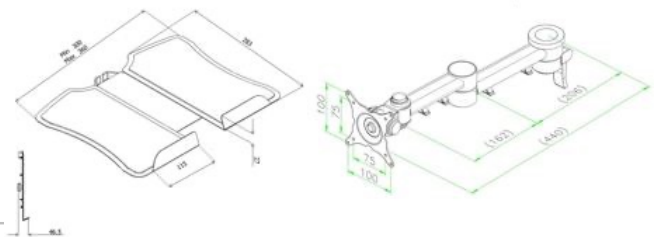

Stream dual beam with laptop stand – baby c clamp

Product Specification

| | |
|-----------------------|-----------------------------------------------------|
| Product code | STREAMCOMB15 - Silver |
| Weight capacity | 20kg per arm |
| Max screen size | 30" |
| Max forward extension | 440mm |
| VESA | 75mm & 100mm VESA compliant |
| Movement | Height adjustment, tilt, swivel, rotation and reach |
| Height adjustment | Max height adjustment 300mm |
| Tilt | 85 degrees up / 85 degrees down (170 degrees total) |

Additional Information

2 dual beam height adjustable arms with baby c clamp

Laptop holder attachment with VESA fitting

Cable management

Colour options available:

Silver – STREAMCOMB15 - RAL code 9006

White – STREAMCOMB15W - RAL code 9010

Black – STREAMCOMB15B - RAL code 9005

Ergo
01235 773373
www.ergo ltd.co.uk
sales@ergo ltd.co.uk

Stream dual beam with laptop stand – baby c clamp

Product Dimensions

| | |
|-------------------|-----------------------------------------------------|
| Product code | STREAMCOMB15 |
| Clamp | Max desk depth 30mm |
| Post | 400mm |
| Arms | Max 440mm extension |
| VESA | 75mm & 100mm VESA compliant |
| Height adjustment | Max height adjustment 300mm |
| Tilt | 85 degrees up / 85 degrees down (170 degrees total) |
| Laptop holder | W: 300mm-360mm, D: 283mm |